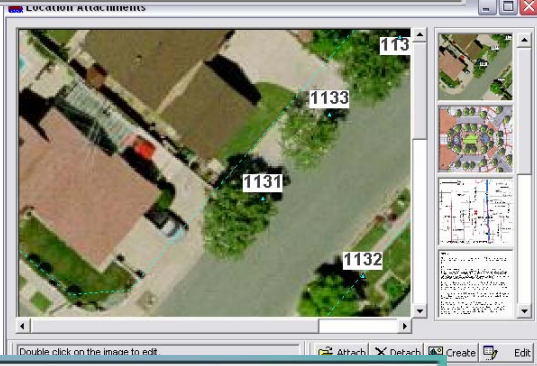

Link Laptop, Tablet & Handheld Computers

Use a laptop at the jobsite to access your customer database, write estimates and use your data.

Seamless synchronization of portables with your company database.

Designed by Green Industry Professionals

10 years experience with landscaping, lawn & tree care software.

We can also help with your networks, computers, Internet website, and software systems.