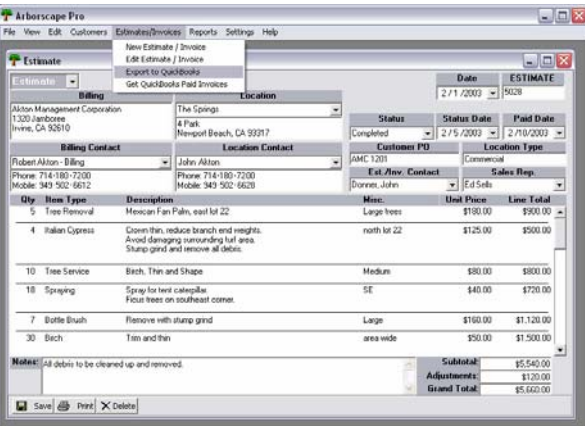

Greenscape Pro™

Bid, Billing and Customer Management

Customer history, current status and job profitability at a glance.

Estimates and invoices are easy-to-use and customized.

Enter your custom work items & descriptions specific to landscaping, lawn care, and tree care.

Flexibly manage the relationships between billing addresses, multiple work locations, and multiple contacts.

Manage Customer Calls & Scheduling

Schedule estimates and multiple work crews

Set alarm reminders to call on customers for estimates and periodic maintenance.

Link Site Plans, Maps, Images & Files

Seamlessly link site layouts, CAD files, digital photos, plans, contracts, documents and more.

Seamless QuickBooks Integration

Avoid double data entry or "posting journals" to your accounting.

Direct integration of invoices and customers into QuickBooks.