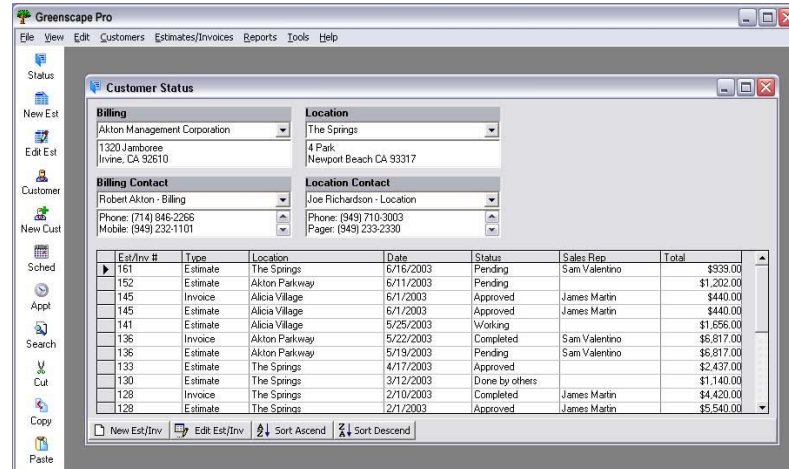

Greenscape Pro™

Green Care Industry Customer Management Software

Save time with your bid, billing, and contact data at your fingertips.

Create, edit & link worksite plans, maps and image files.

Increase business with integrated scheduling, phone logging, work-crew planning, call-back tracking and much more.

Seamless Quickbooks integration avoiding double data entry.

Easy-to-use, customized estimates, work orders, invoices and reports.

Link your laptops, tablets or handhelds for use at the job site!

www.GreenscapePro.com

Estimates and invoices are easy-to-use and customized.

Enter your custom work items & descriptions specific to landscaping, lawn care, and tree care.

Flexibly manage the relationships between billing addresses, multiple work locations, and multiple contacts.

Manage Customer Calls & Scheduling

Schedule estimates and multiple work crews

Set alarm reminders to call on customers for estimates and periodic maintenance.

Link Site Plans, Maps, Images & Files

Seamlessly link site layouts, CAD files, digital photos, plans, contracts, documents and more.